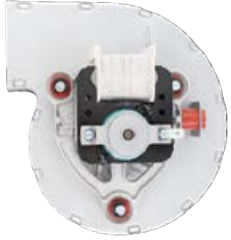

**Fan Sohon Eurostar
Viesmann Kare FL108042Y-55**

Fan Sohon Eurostar Viesmann
Square FL108042Y-55

Orijinal Kod | Original Code:

FL103042Y-08-0020020010,0020020008

Marka | Brand: Sohon

Uyumlu Markalar | Compatible Brands:
Eca-Viessman

090.030.005