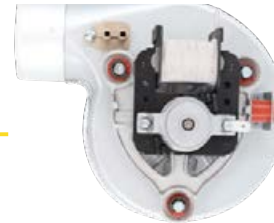

090.030.002

**Fan Sohon Auer
Micra Sanica FL097034Y-03**

Fan Sohon Auer Micra Sanica
FL097034Y-03

Orijinal Kod | Original Code:

FL103042Y-04B2-911650041

Marka | Brand: Sohon

Uyumlu Markalar | Compatible Brands:

Auer-Sanica