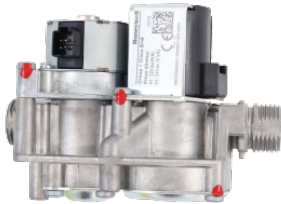

**Gaz Valfi Honeywell Demirdöküm
Milenyum - Saunier Dual**
Gas Valve Honeywell Demirdöküm
Milenyum - Saunier Dual

Orijinal Kod | Original Code:

VK8525M151

Marka | Brand: Honeywell
Uyumlu Markalar | Compatible Bra