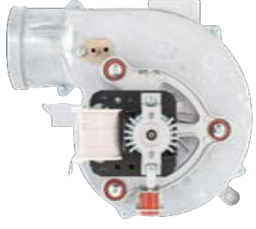

090.030.003

**Fan Sohon Vaillant
Vuw Turbotec FL103042Y-08**

Fan Sohon Vaillant Vuw
Turbotec FL103042Y-08

Orijinal Kod | Original Code:

FL097034Y-03

Marka | Brand: Sohon

Uyumlu Markalar | Compatible Brands:
Vaillant

090.030.004