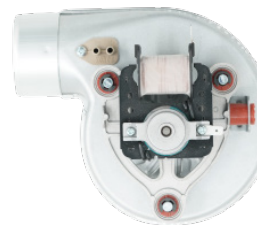

**Fan Sohon Ferroli Domina
Çift Prop FL108042Y-30**

Fan Sohon Ferroli Domina
Double Prop FL108042Y-30

Orijinal Kod | Original Code:

FL097034Y-03-05705900,05160600

Marka | Brand: Sohon

Uyumlu Markalar | Compatible Brands:
Ferroli