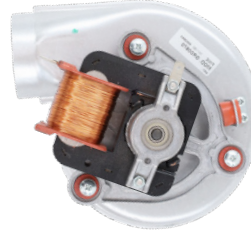

090.012.013

Fan Fime Alarko Serrena GR00970

Fan Fime Alarko
Serrena GR00970

Orijinal Kod | Original Code:

GR00970-05705900,05160600

Marka | Brand: Fime

Uyumlu Markalar | Compatible Brands:
Alarko