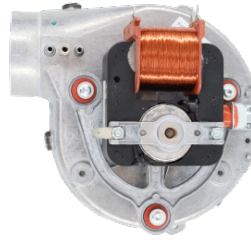

090.012.014

Fan Fime Bosch Classic Çift 35W Devir VGR0112943

Fan Fime Bosch Classic Double 35W
Speed VGR0112943

Orijinal Kod | Original Code:

VGR0112943-8716011297

Marka | Brand: Fime

Uyumlu Markalar | Compatible Brands:
Bosch